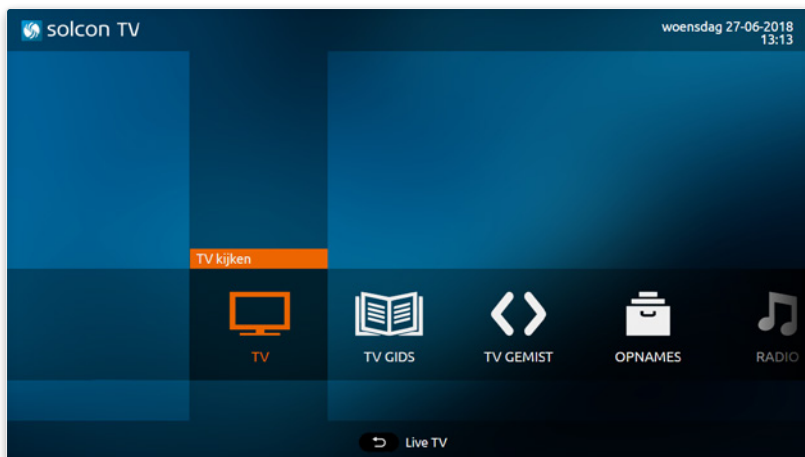

4. Solcon TV gebruiken

4.1 Tv-kijken

Om tv te kijken zet u zowel de Amino als uw televisie zelf aan. Uw Amino gaat aan door op de 'POWER-KNOP' van de bijbehorende afstandsbediening te drukken. De televisie zet u aan met de tv-afstandsbediening. Na enkele ogenblikken kunt u tv-kijken. ▼